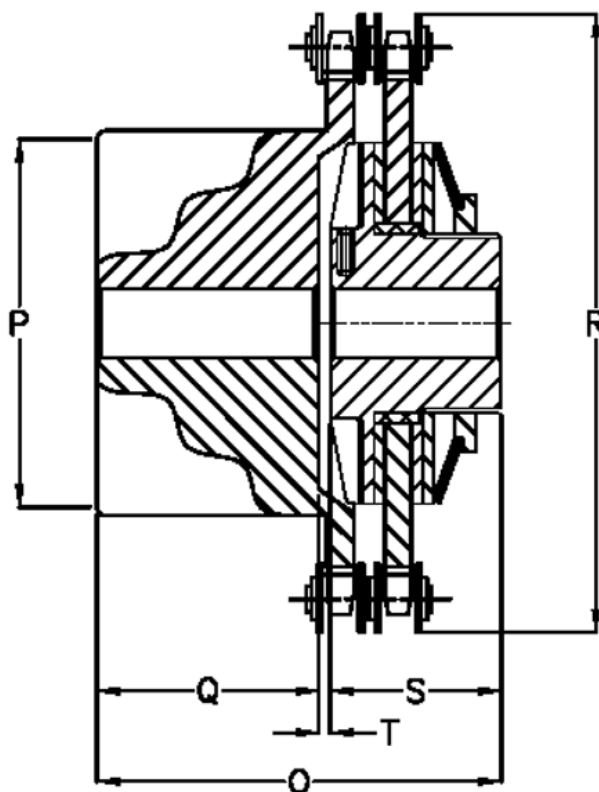

Data Sheet

Article number: 4640007

Description: Securex torque limiter C 4000/200
0

Measures

Max angular displacement = 30
Max parallel displacement = 0.50
Max torque Nm = 4000
Number of springs = 24
O = 194.0
P = 150
Q = 85.0
R = 264.0

S = 105
T = 3.0